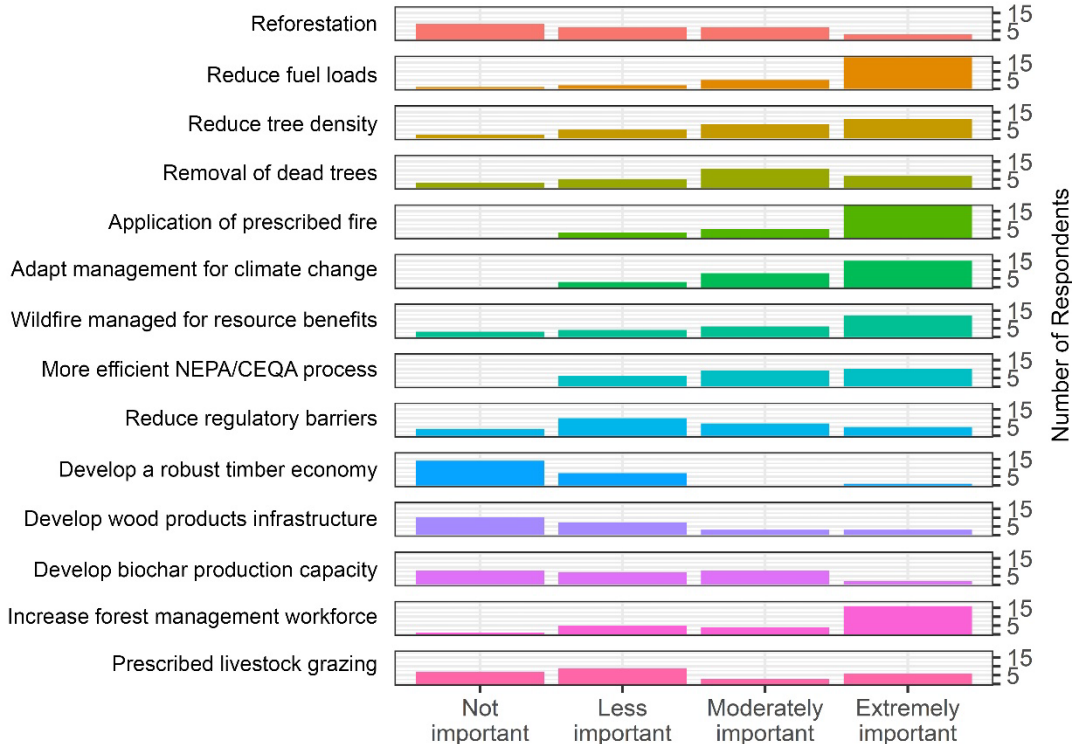

Central Coast Survey Results:

Marin County

Stakeholder Input on Priority Areas of Investment

Importance of investments for healthy and resilient forests

Importance of investments for **healthy and resilient shrublands**

Importance of investments for **carbon storage**

Importance of investments for fire safety and preparedness

Importance of investments for social and cultural well-being

Importance of investments for **economically robust communities**

Importance of investments for **biodiversity conservation**

Importance of investments for **air quality**

Importance of investments for **water security**