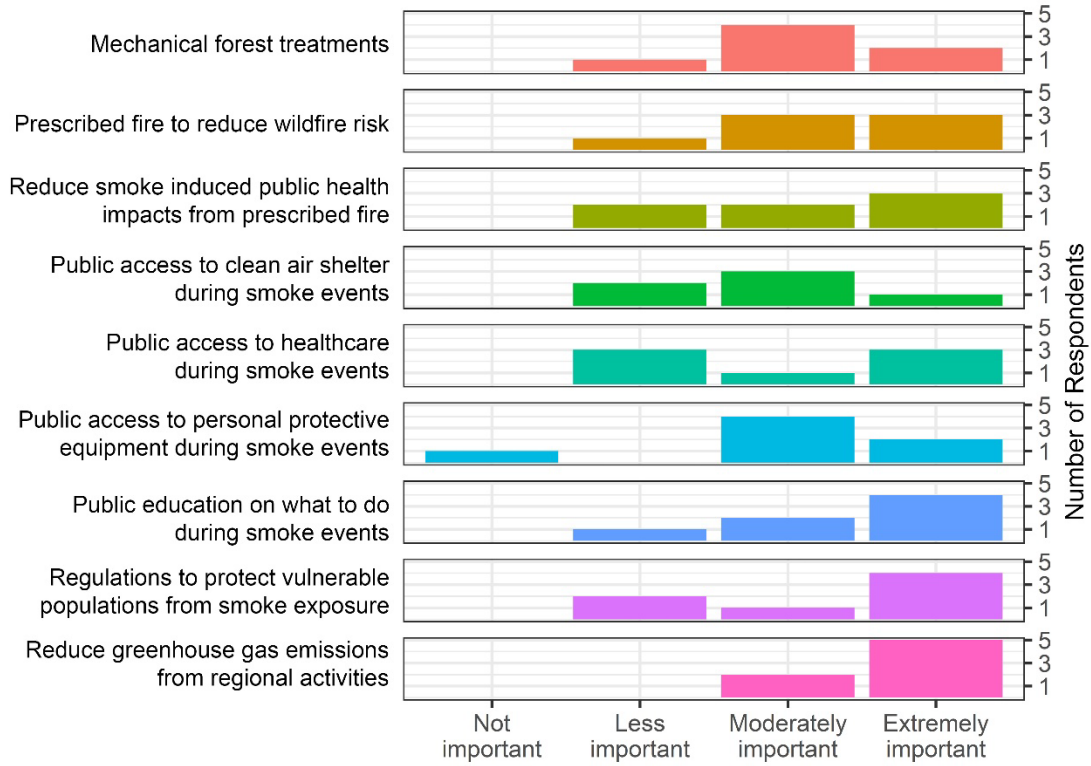

Central Coast Survey Results:

Marin County

Stakeholder Input on Priority Areas of Investment

Importance of investments for healthy and resilient forests

Importance of investments for **healthy and resilient shrublands**

Importance of investments for **carbon storage**

Importance of investments for fire safety and preparedness

Importance of investments for social and cultural well-being

Importance of investments for **economically robust communities**

Importance of investments for **biodiversity conservation**

Importance of investments for **air quality**

Importance of investments for **water security**