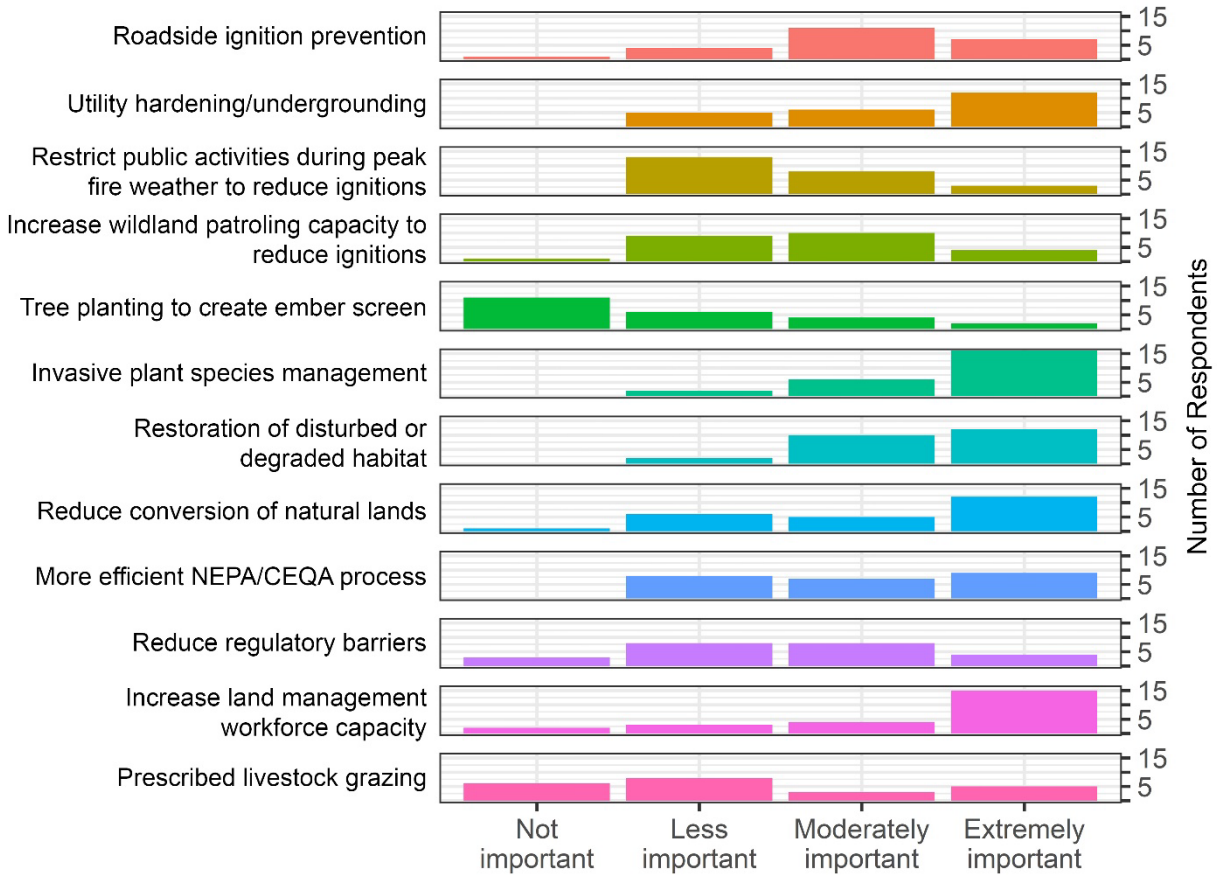

Central Coast Survey Results:

Marin County

Stakeholder Input on Priority Areas of Investment

Importance of investments for healthy and resilient forests

Importance of investments for **healthy and resilient shrublands**

Importance of investments for **carbon storage**

Importance of investments for fire safety and preparedness

Importance of investments for social and cultural well-being

Importance of investments for **economically robust communities**

Importance of investments for **biodiversity conservation**

Importance of investments for **air quality**

Importance of investments for **water security**