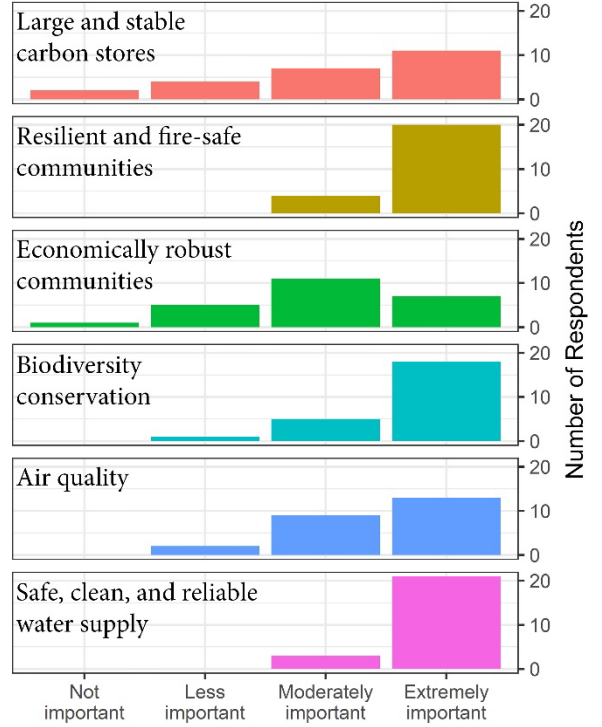

Central Coast Survey Results:

Marin County

Stakeholder Input on Priority Areas of Investment

Importance of investments for healthy and resilient forests

Importance of investments for **healthy and resilient shrublands**

Importance of investments for **carbon storage**

Importance of investments for fire safety and preparedness

Importance of investments for social and cultural well-being

Importance of investments for **economically robust communities**

Importance of investments for **biodiversity conservation**

Importance of investments for **air quality**

Importance of investments for **water security**