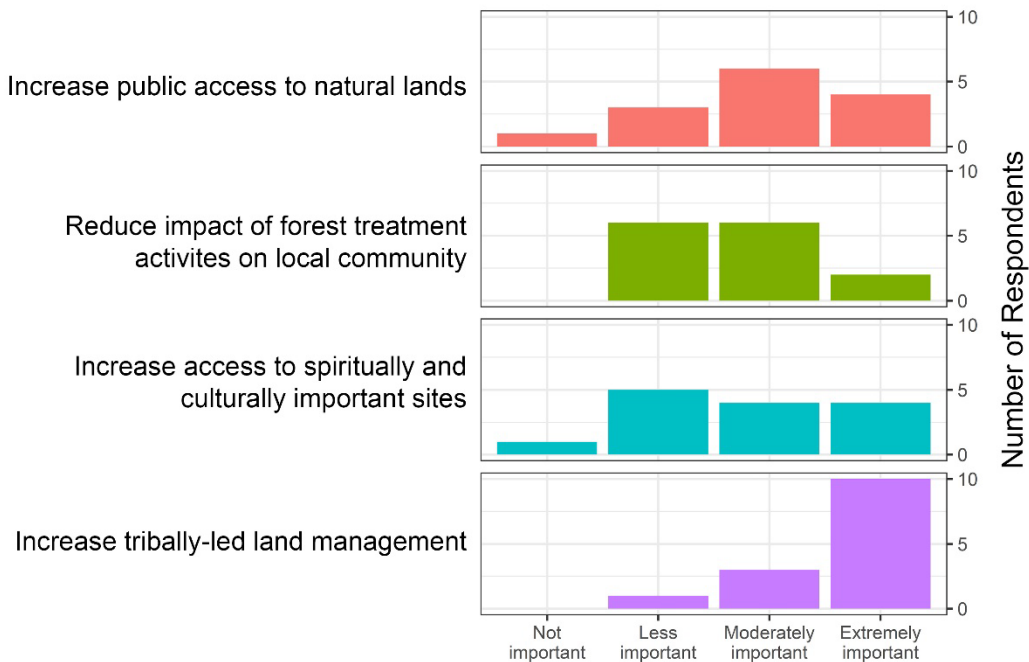

Central Coast Survey Results:

Marin County

Stakeholder Input on Priority Areas of Investment

Importance of investments for healthy and resilient forests

Importance of investments for **healthy and resilient shrublands**

Importance of investments for **carbon storage**

Importance of investments for fire safety and preparedness

Importance of investments for social and cultural well-being

Importance of investments for **economically robust communities**

Importance of investments for **biodiversity conservation**

Importance of investments for **air quality**

Importance of investments for **water security**