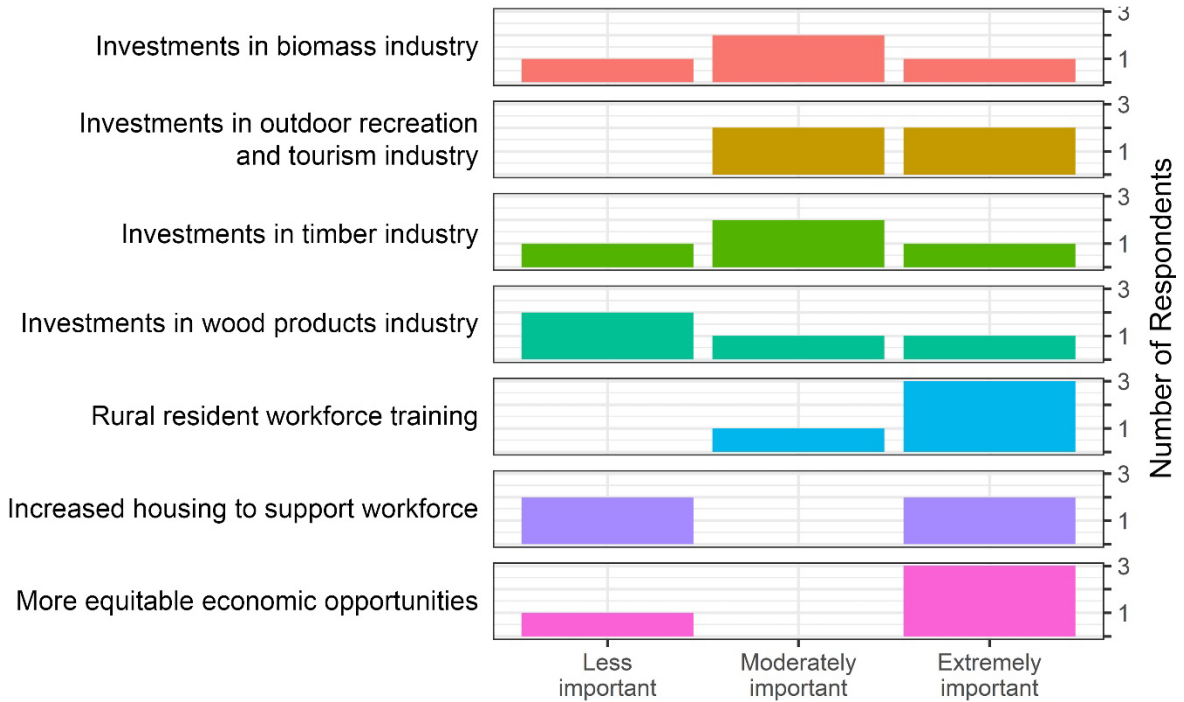

Central Coast Survey Results:

Marin County

Stakeholder Input on Priority Areas of Investment

Importance of investments for healthy and resilient forests

Importance of investments for **healthy and resilient shrublands**

Importance of investments for **carbon storage**

Importance of investments for fire safety and preparedness

Importance of investments for social and cultural well-being

Importance of investments for **economically robust communities**

Importance of investments for **biodiversity conservation**

Importance of investments for **air quality**

Importance of investments for **water security**