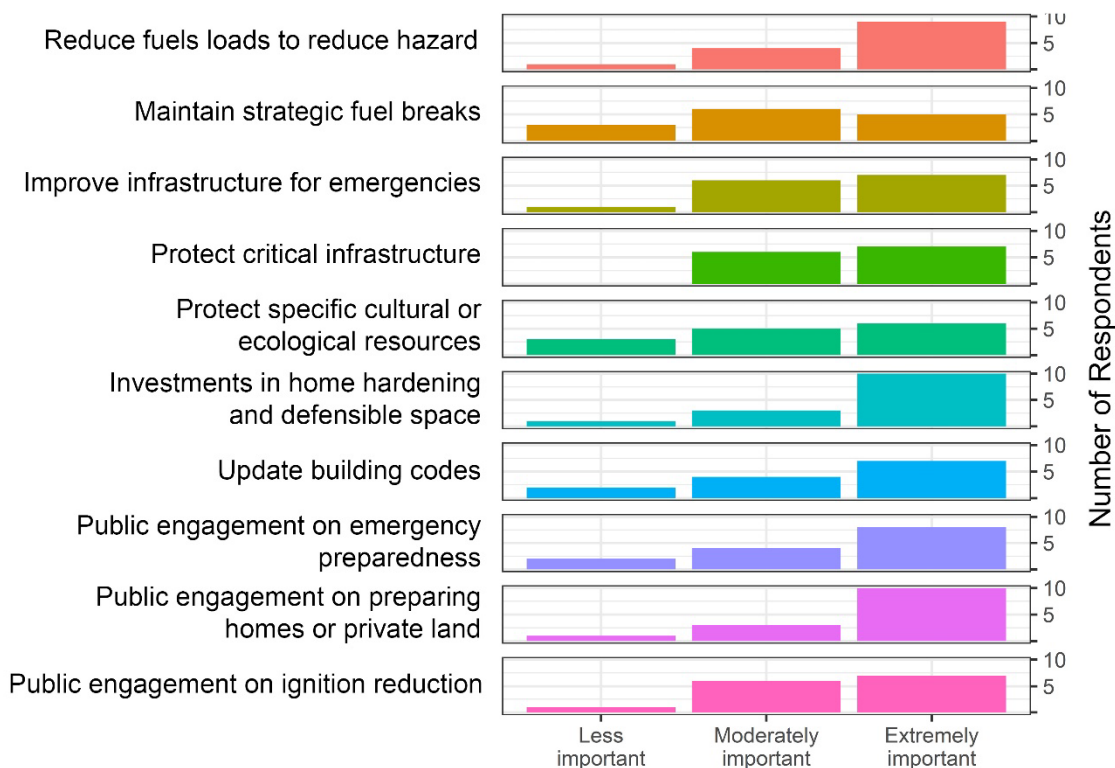

Central Coast Survey Results:

Marin County

Stakeholder Input on Priority Areas of Investment

Importance of investments for healthy and resilient forests

Importance of investments for **healthy and resilient shrublands**

Importance of investments for **carbon storage**

Importance of investments for fire safety and preparedness

Importance of investments for social and cultural well-being

Importance of investments for **economically robust communities**

Importance of investments for **biodiversity conservation**

Importance of investments for **air quality**

Importance of investments for **water security**