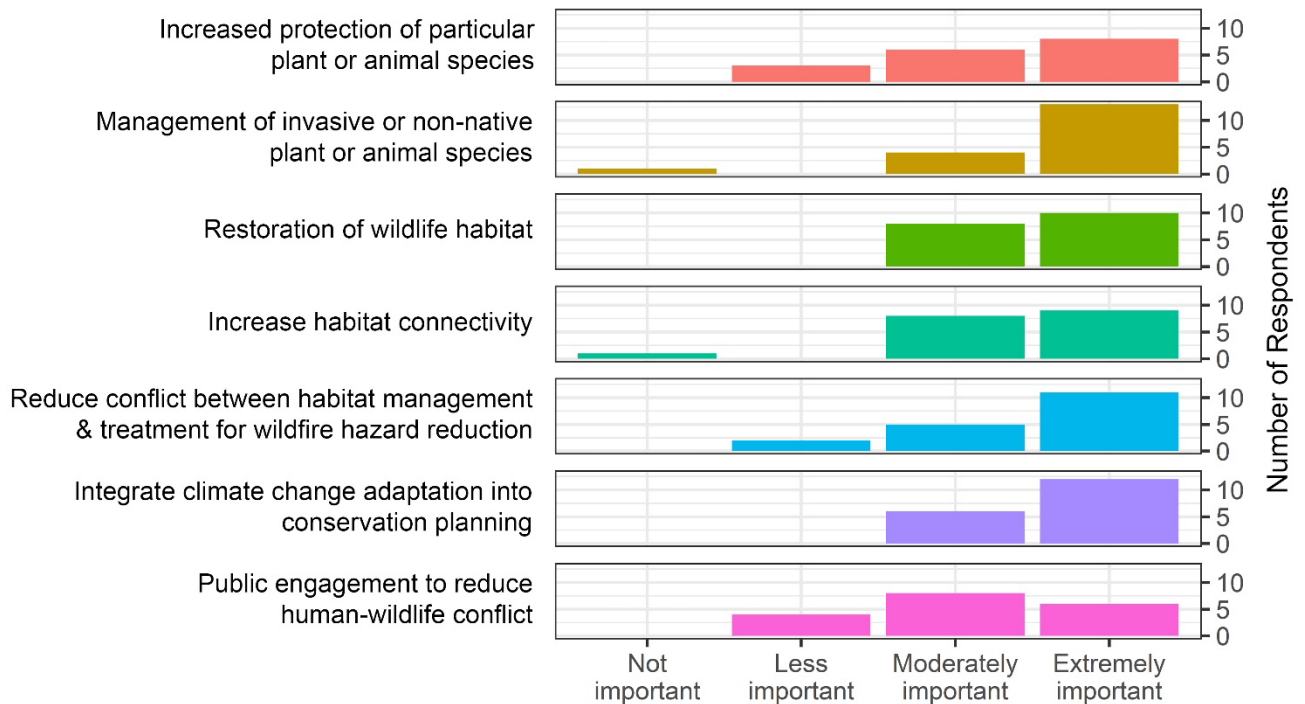

Central Coast Survey Results:

Marin County

Stakeholder Input on Priority Areas of Investment

Importance of investments for healthy and resilient forests

Importance of investments for **healthy and resilient shrublands**

Importance of investments for **carbon storage**

Importance of investments for fire safety and preparedness

Importance of investments for social and cultural well-being

Importance of investments for **economically robust communities**

Importance of investments for **biodiversity conservation**

Importance of investments for **air quality**

Importance of investments for **water security**