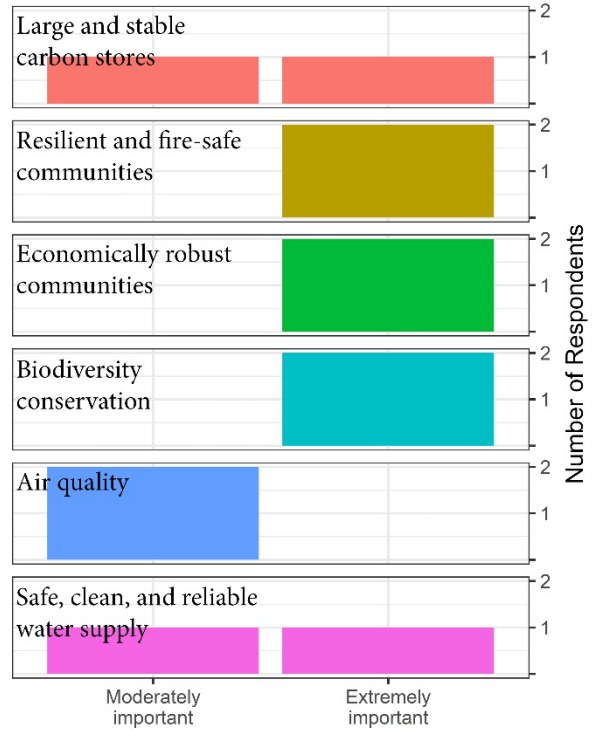

Central Coast Survey Results: San Benito County

Stakeholder Input on Priority Areas of Investment

Importance of investments for healthy and resilient forests

Importance of investments for **healthy and resilient shrublands**

Importance of investments for **carbon storage**

Importance of investments for **fire safety and preparedness**

Importance of investments for **social and cultural well-being**

*Please note: no survey participants responded to
“Air Quality” category for this county.*

*Please note: no survey participants responded to
“Water Security” category for this county.*