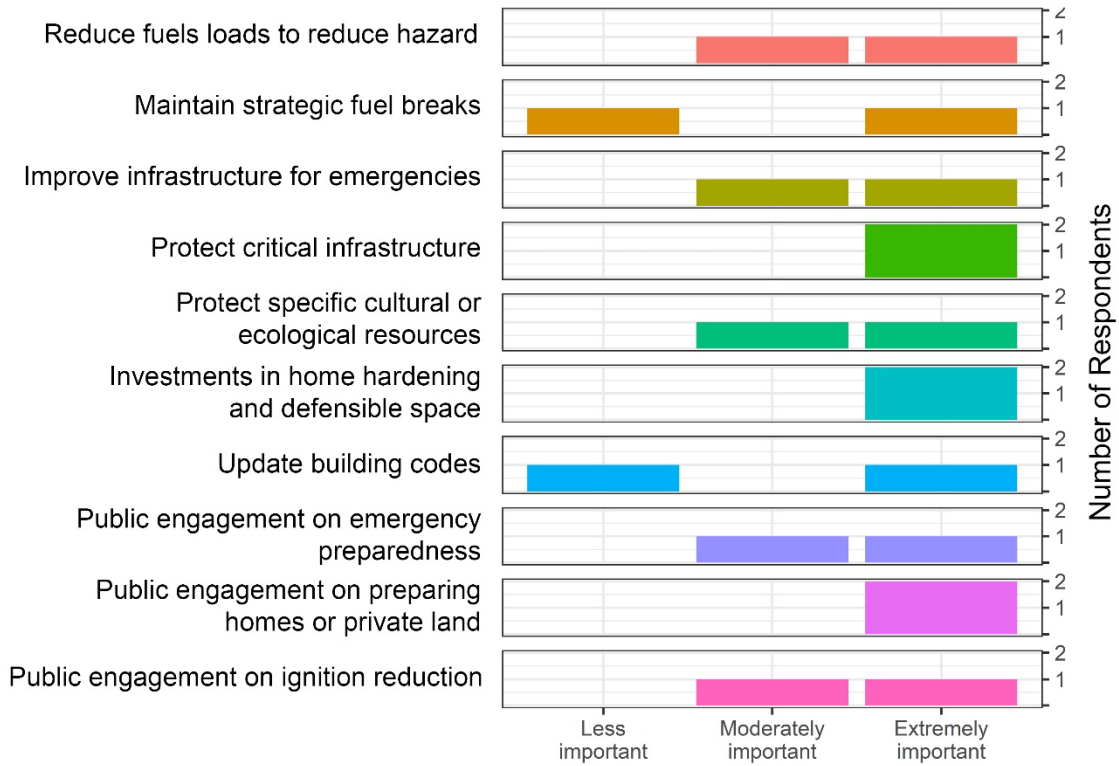

Central Coast Survey Results: San Benito County

Stakeholder Input on Priority Areas of Investment

Importance of investments for healthy and resilient forests

Importance of investments for **healthy and resilient shrublands**

Importance of investments for **carbon storage**

Importance of investments for **fire safety and preparedness**

Importance of investments for **social and cultural well-being**

*Please note: no survey participants responded to
“Air Quality” category for this county.*

*Please note: no survey participants responded to
“Water Security” category for this county.*