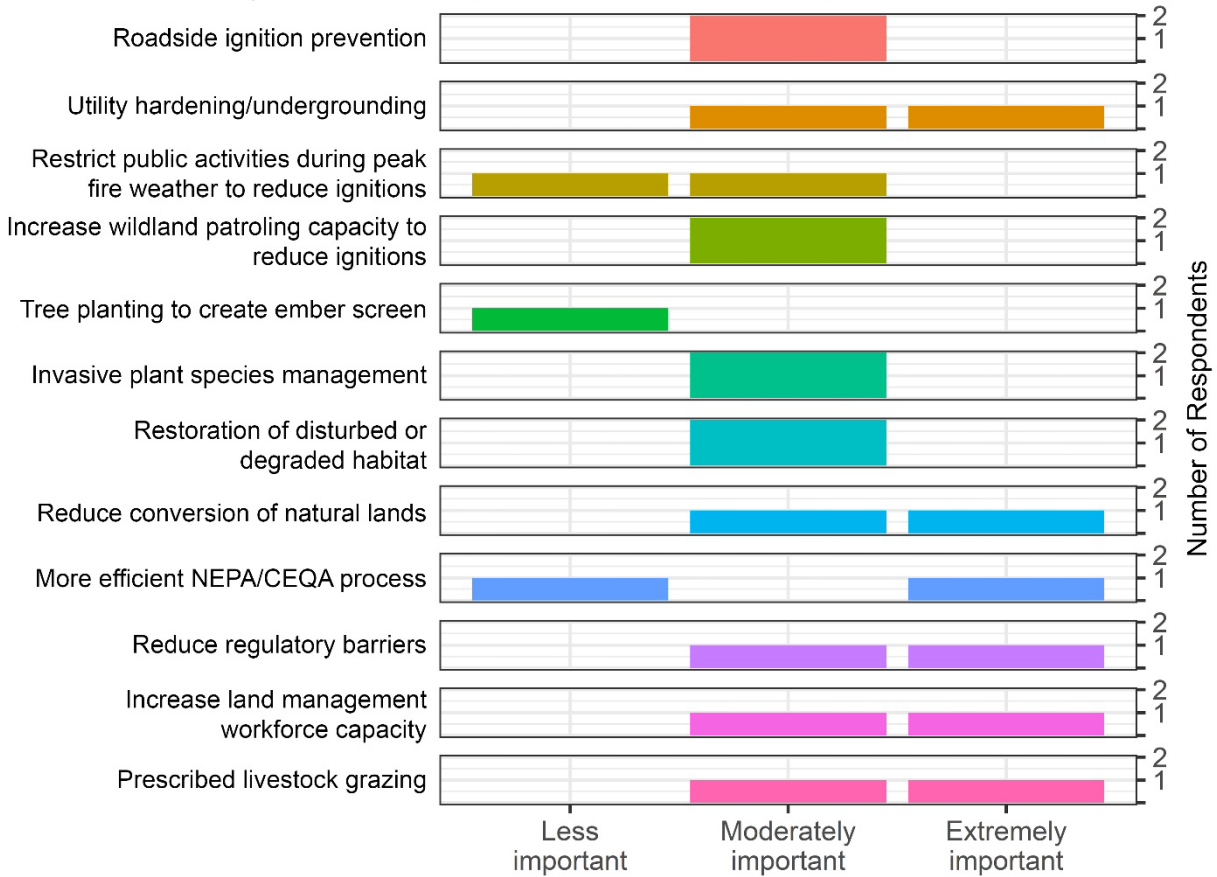

Central Coast Survey Results: San Benito County

Stakeholder Input on Priority Areas of Investment

Importance of investments for healthy and resilient forests

Importance of investments for **healthy and resilient shrublands**

Importance of investments for **carbon storage**

Importance of investments for **fire safety and preparedness**

Importance of investments for **social and cultural well-being**

*Please note: no survey participants responded to
“Air Quality” category for this county.*

*Please note: no survey participants responded to
“Water Security” category for this county.*