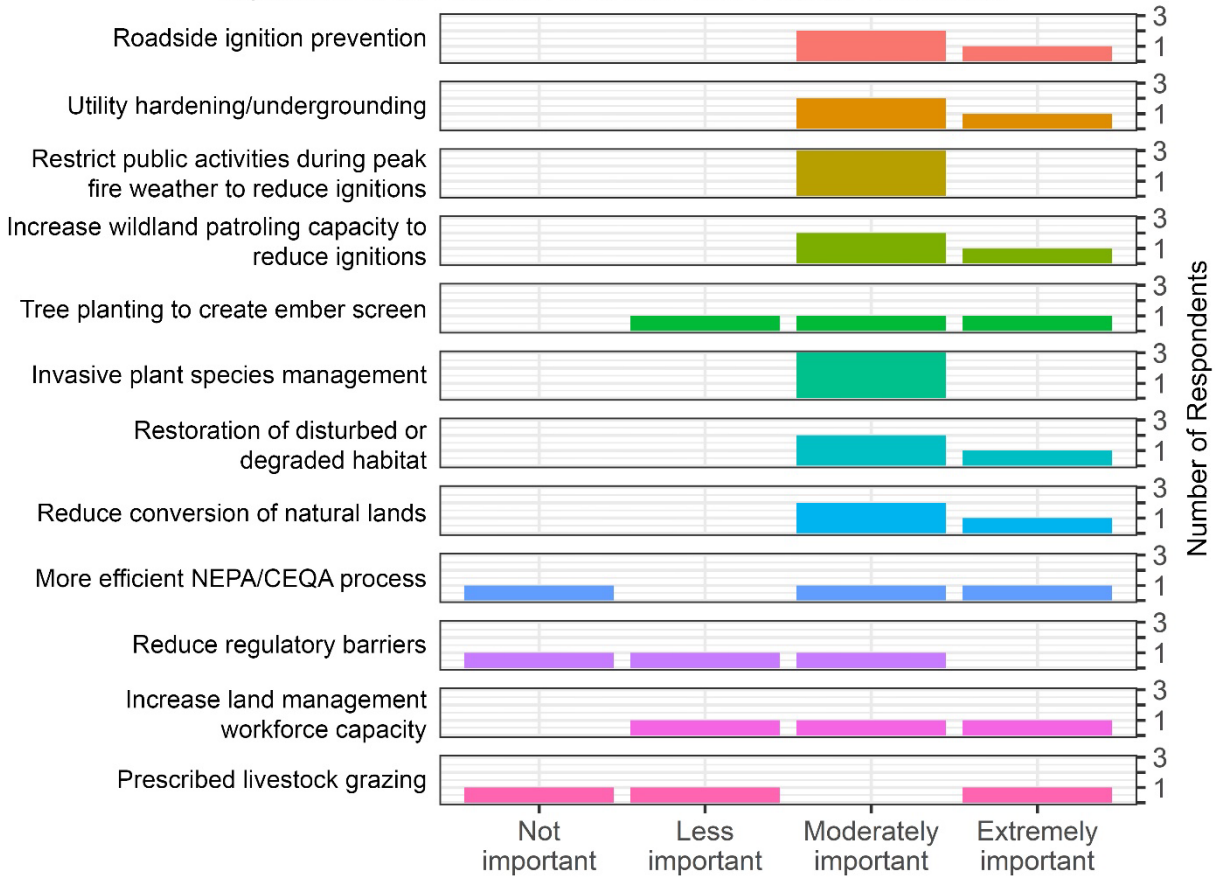

Central Coast Survey Results: San Francisco County

Stakeholder Input on Priority Areas of Investment

Importance of investments for healthy and resilient forests

Importance of investments for **healthy and resilient shrublands**

Importance of investments for **carbon storage**

Importance of investments for **fire safety and preparedness**

Importance of investments for **social and cultural well-being**

Please note: no survey participants responded to “Economically robust communities” category for this county.

Importance of investments for **air quality**

Importance of investments for **water security**