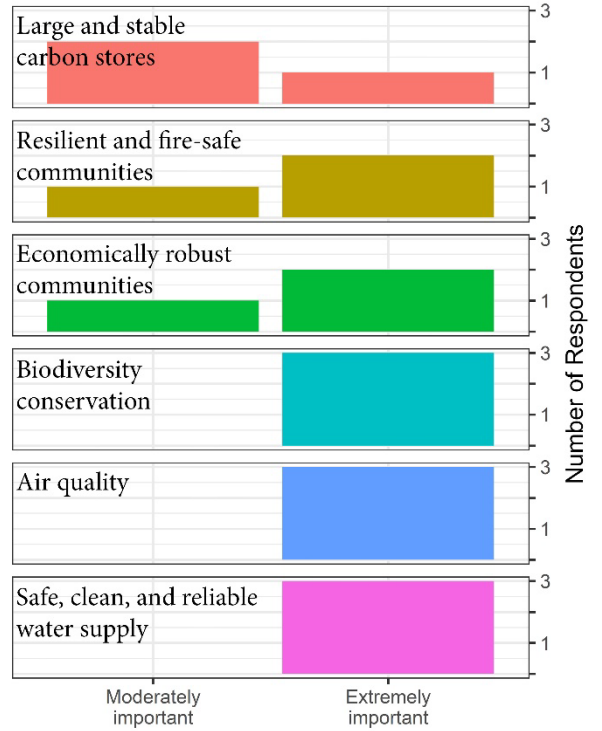

Central Coast Survey Results: San Francisco County

Stakeholder Input on Priority Areas of Investment

Importance of investments for healthy and resilient forests

Importance of investments for **healthy and resilient shrublands**

Importance of investments for **carbon storage**

Importance of investments for **fire safety and preparedness**

Importance of investments for **social and cultural well-being**

Please note: no survey participants responded to “Economically robust communities” category for this county.

Importance of investments for **air quality**

Importance of investments for **water security**