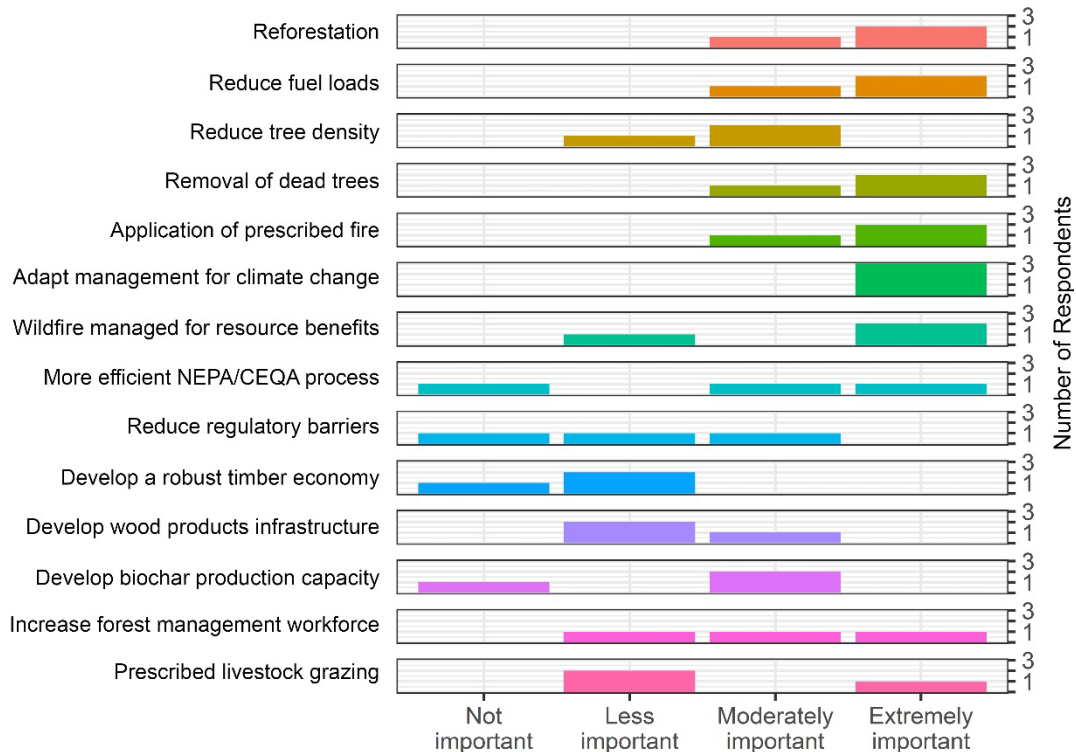

Central Coast Survey Results: San Francisco County

Stakeholder Input on Priority Areas of Investment

Importance of investments for healthy and resilient forests

Importance of investments for **healthy and resilient shrublands**

Importance of investments for **carbon storage**

Importance of investments for **fire safety and preparedness**

Importance of investments for **social and cultural well-being**

Please note: no survey participants responded to “Economically robust communities” category for this county.

Importance of investments for **air quality**

Importance of investments for **water security**