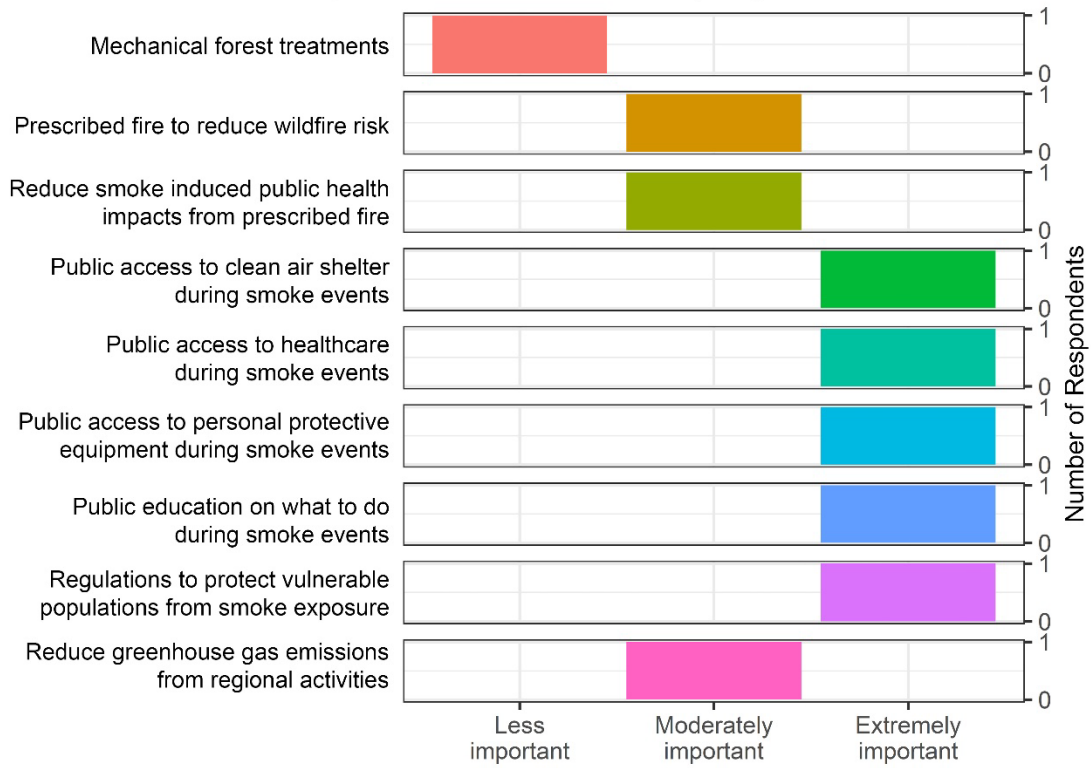

Central Coast Survey Results: San Francisco County

Stakeholder Input on Priority Areas of Investment

Importance of investments for healthy and resilient forests

Importance of investments for **healthy and resilient shrublands**

Importance of investments for **carbon storage**

Importance of investments for **fire safety and preparedness**

Importance of investments for **social and cultural well-being**

Please note: no survey participants responded to “Economically robust communities” category for this county.

Importance of investments for **air quality**

Importance of investments for **water security**