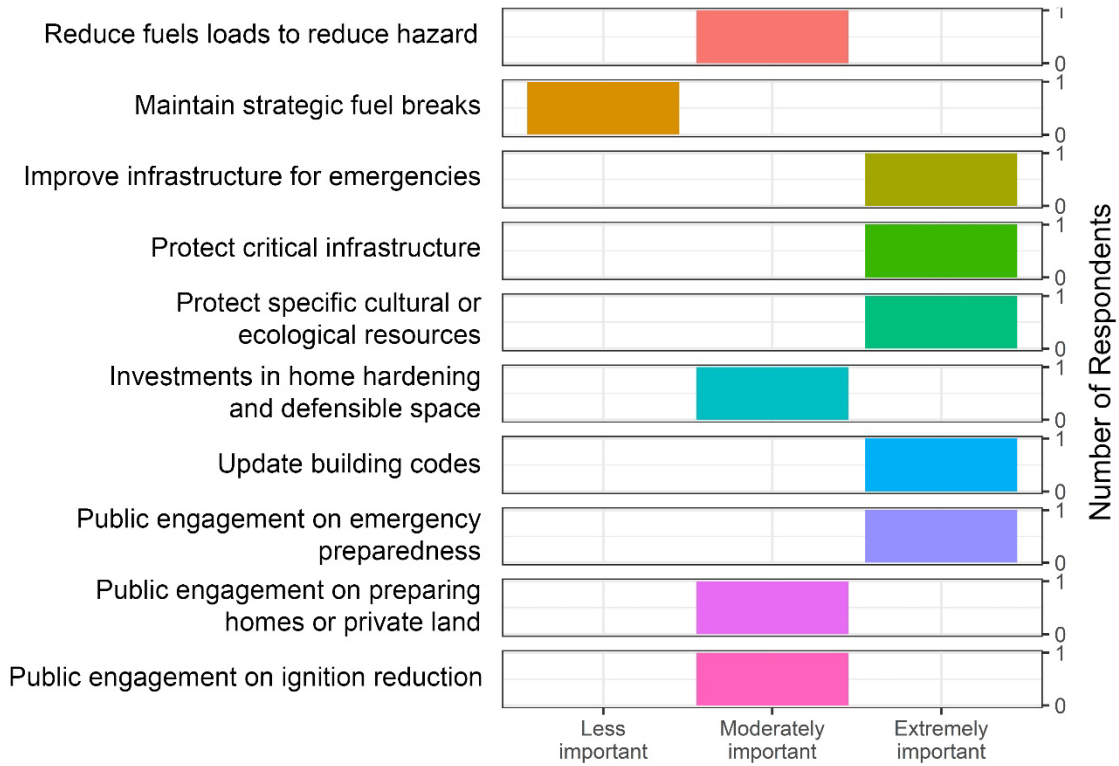

Central Coast Survey Results: San Francisco County

Stakeholder Input on Priority Areas of Investment

Importance of investments for healthy and resilient forests

Importance of investments for **healthy and resilient shrublands**

Importance of investments for **carbon storage**

Importance of investments for **fire safety and preparedness**

Importance of investments for **social and cultural well-being**

Please note: no survey participants responded to “Economically robust communities” category for this county.

Importance of investments for **air quality**

Importance of investments for **water security**