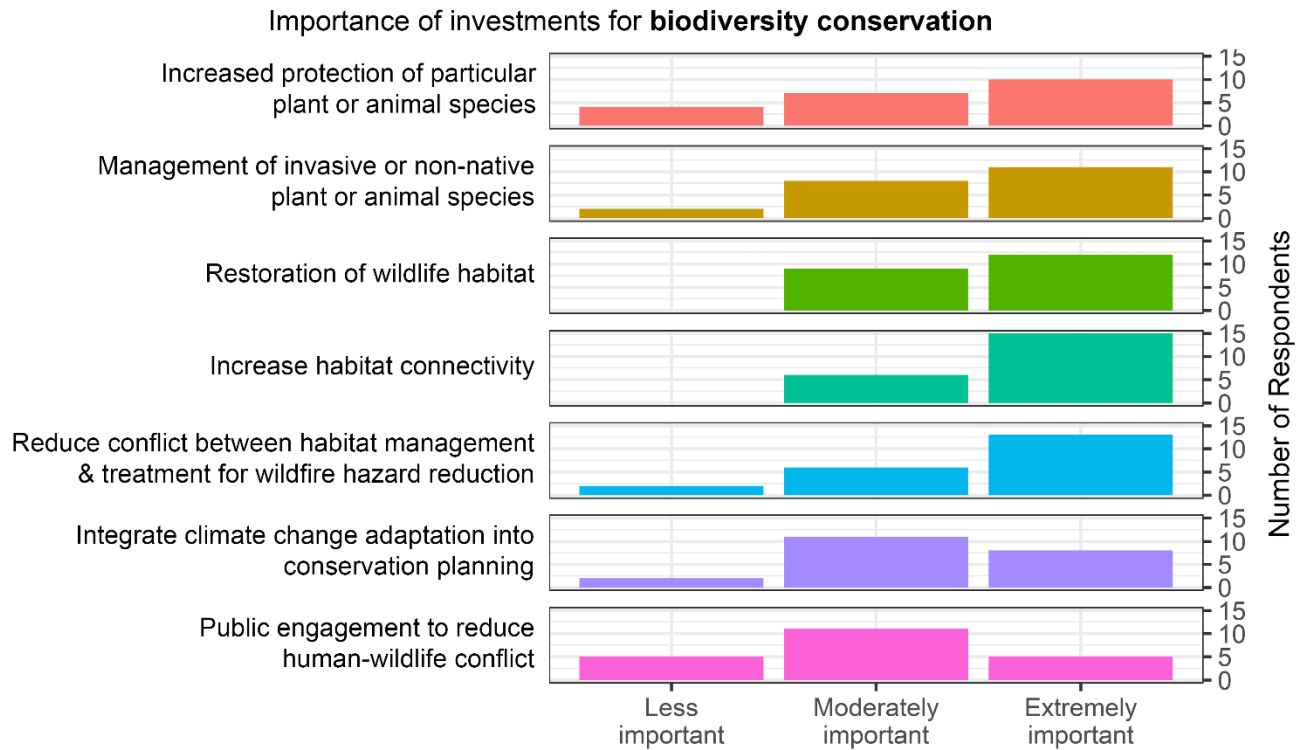

Northern California Survey Results:

Northern Sacramento Valley Coalition

Stakeholder Input on Priority Areas of Investment

Importance of investments for healthy and resilient forests

Importance of investments for **healthy and resilient shrublands**

Importance of investments for **carbon storage**

Importance of investments for **air quality**

Importance of investments for **water security**