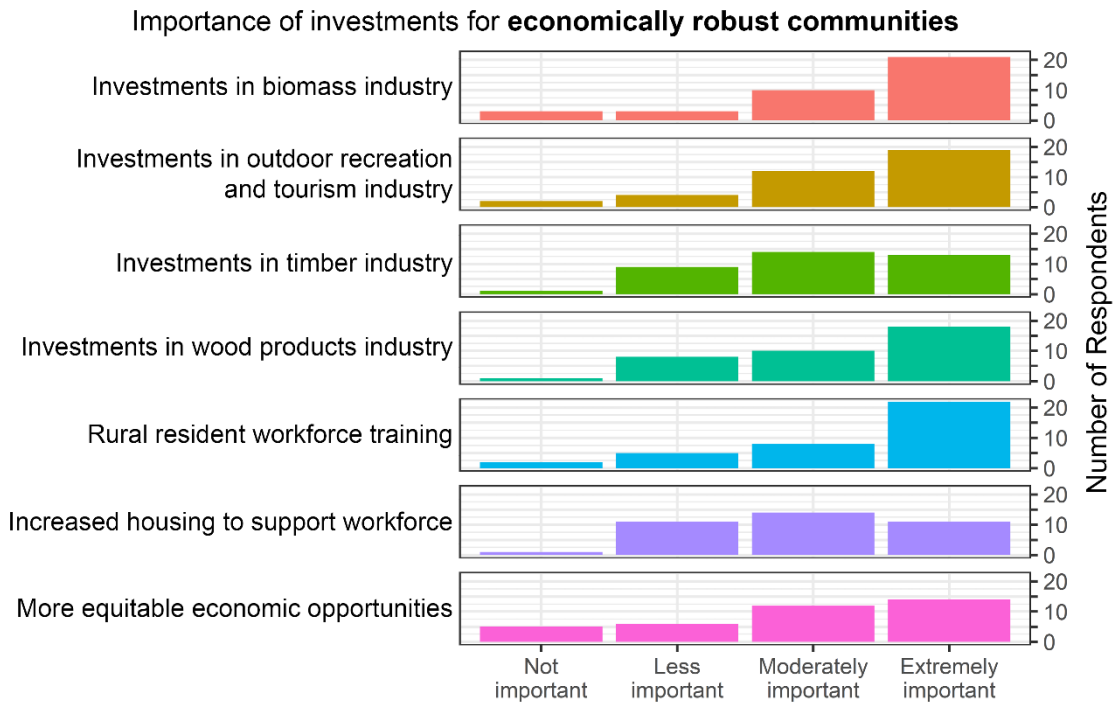

Northern California Survey Results:

Northern Sacramento Valley Coalition

Stakeholder Input on Priority Areas of Investment

Importance of investments for healthy and resilient forests

Importance of investments for **healthy and resilient shrublands**

Importance of investments for **carbon storage**

Importance of investments for **air quality**

Importance of investments for **water security**