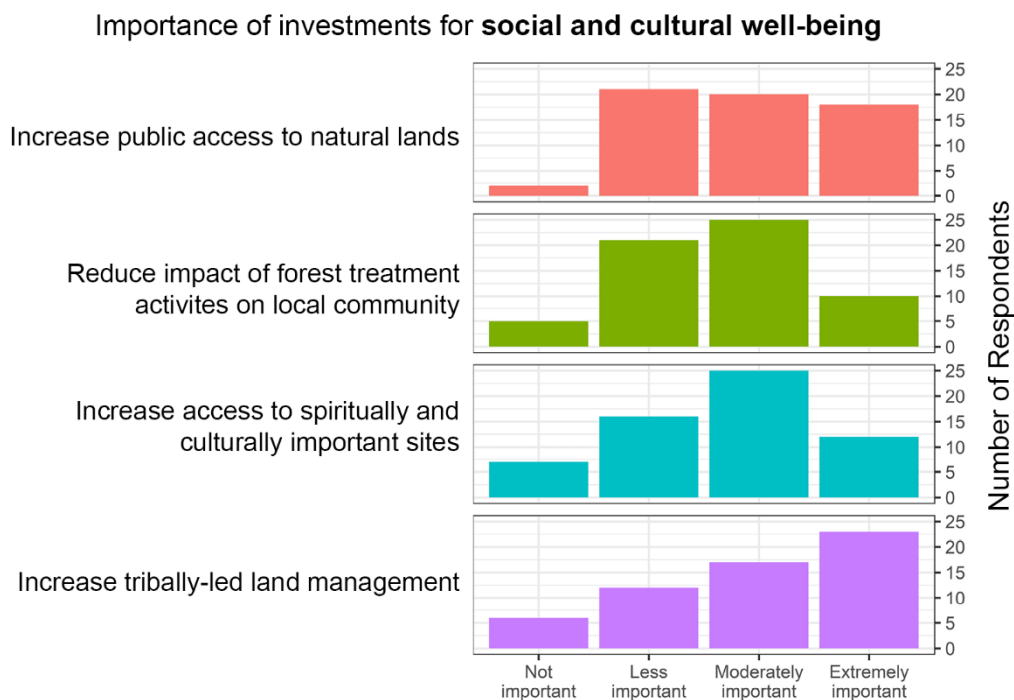

Northern California Survey Results:

Northern Sacramento Valley Coalition

Stakeholder Input on Priority Areas of Investment

Importance of investments for healthy and resilient forests

Importance of investments for **healthy and resilient shrublands**

Importance of investments for **carbon storage**

Importance of investments for **air quality**

Importance of investments for **water security**