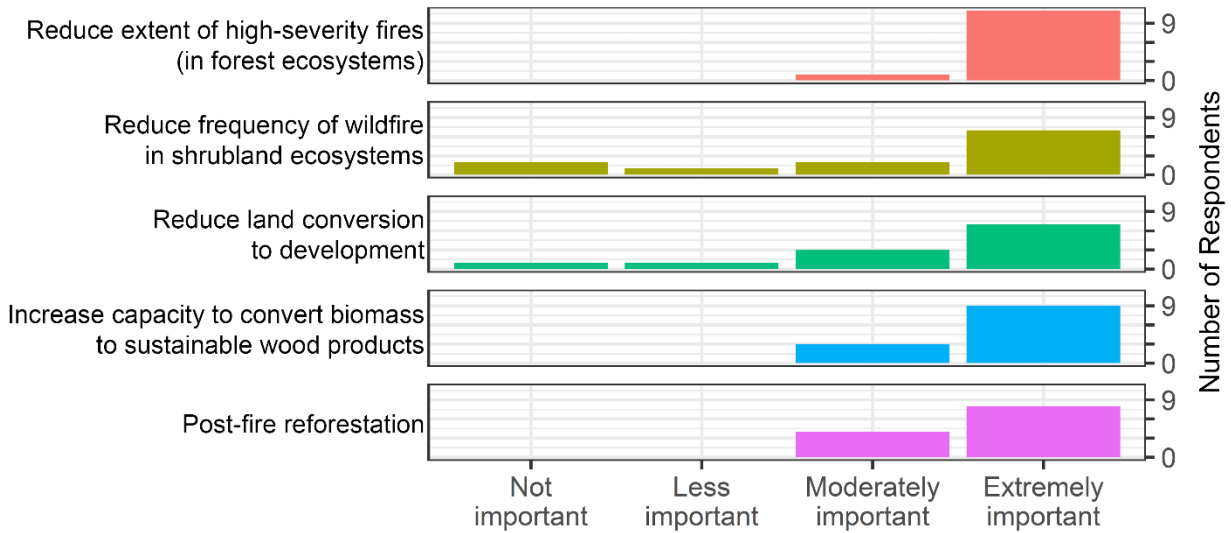

Northern California Survey Results:

Northern Sacramento Valley Coalition

Stakeholder Input on Priority Areas of Investment

Importance of investments for healthy and resilient forests

Importance of investments for **healthy and resilient shrublands**

Importance of investments for **carbon storage**

Importance of investments for **air quality**

Importance of investments for **water security**