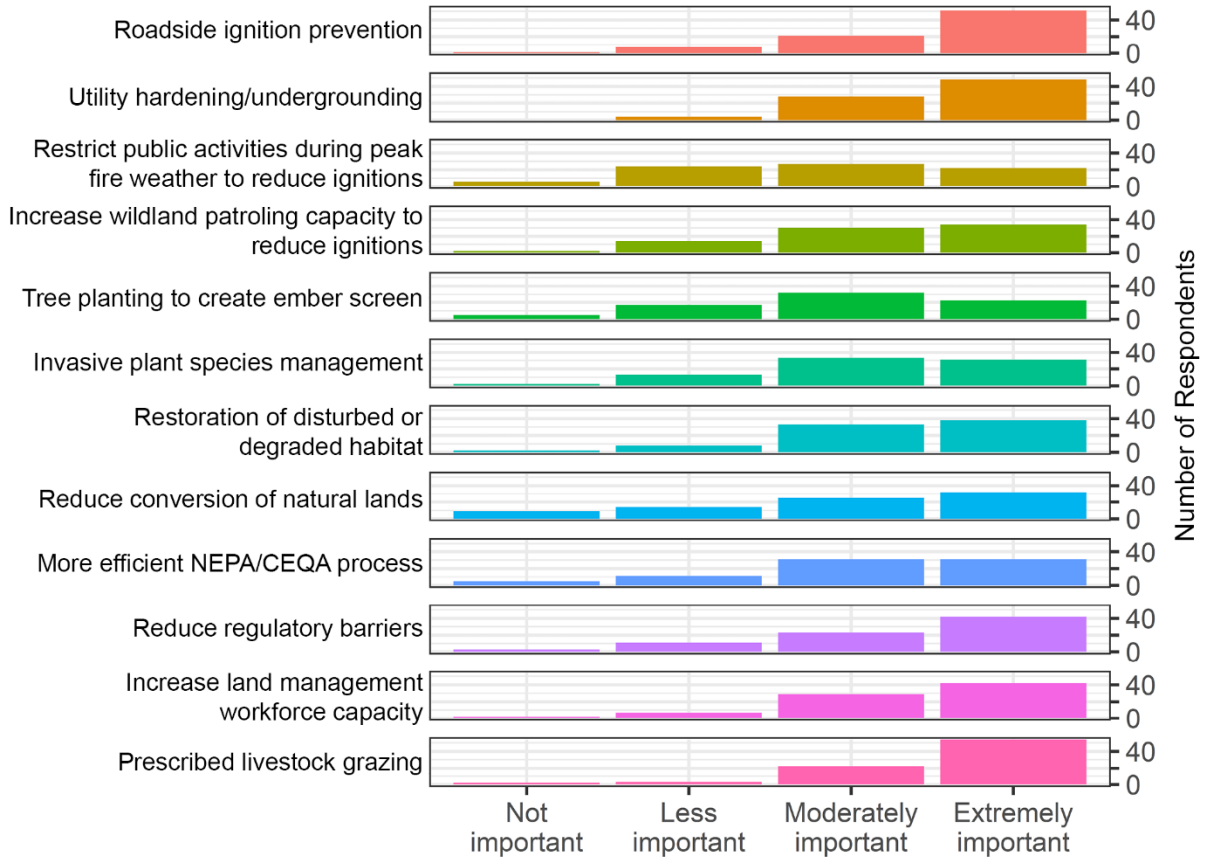

Northern California Survey Results:

Northern Sacramento Valley Coalition

Stakeholder Input on Priority Areas of Investment

Importance of investments for healthy and resilient forests

Importance of investments for **healthy and resilient shrublands**

Importance of investments for **carbon storage**

Importance of investments for **air quality**

Importance of investments for **water security**