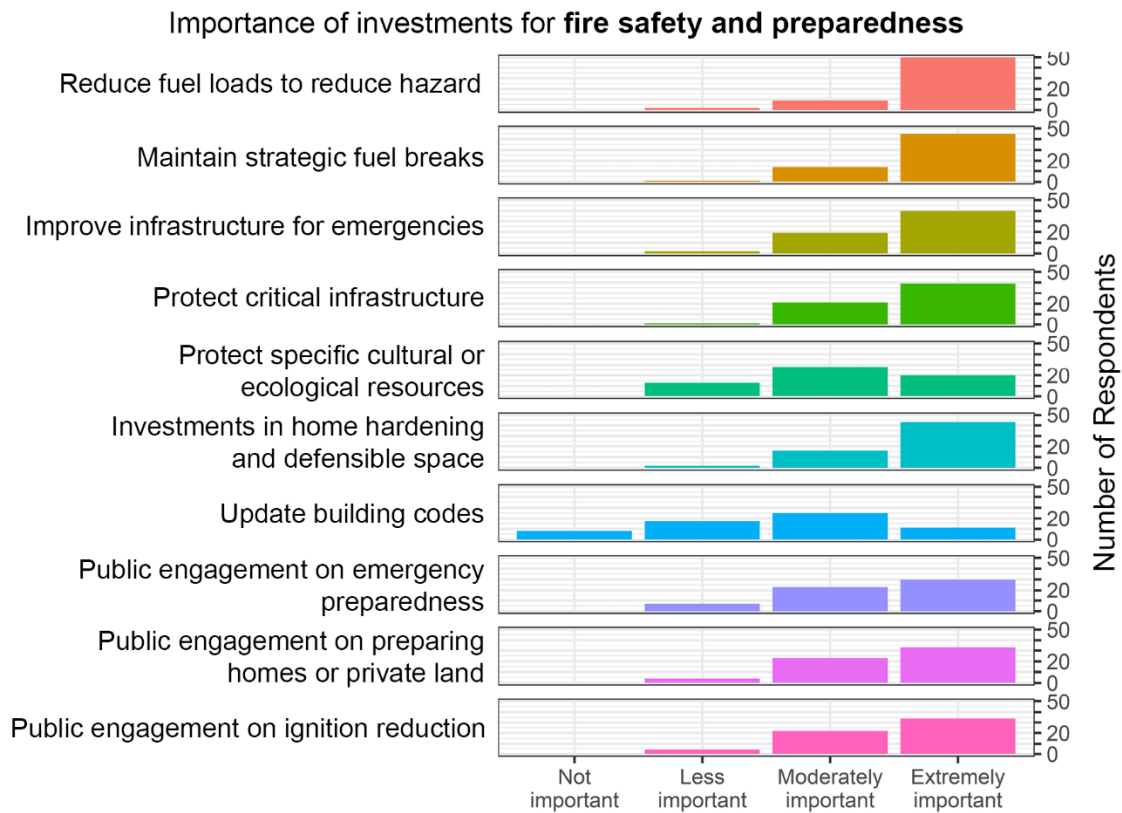

Northern California Survey Results:

Northern Sacramento Valley Coalition

Stakeholder Input on Priority Areas of Investment

Importance of investments for healthy and resilient forests

Importance of investments for **healthy and resilient shrublands**

Importance of investments for **carbon storage**

Importance of investments for **air quality**

Importance of investments for **water security**