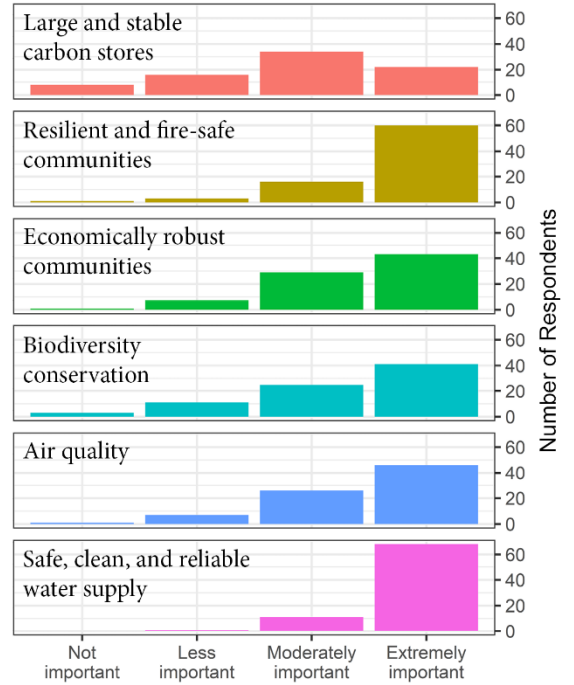

Northern California Survey Results:

Northern Sacramento Valley Coalition

Stakeholder Input on Priority Areas of Investment

Importance of investments for healthy and resilient forests

Importance of investments for **healthy and resilient shrublands**

Importance of investments for **carbon storage**

Importance of investments for **air quality**

Importance of investments for **water security**