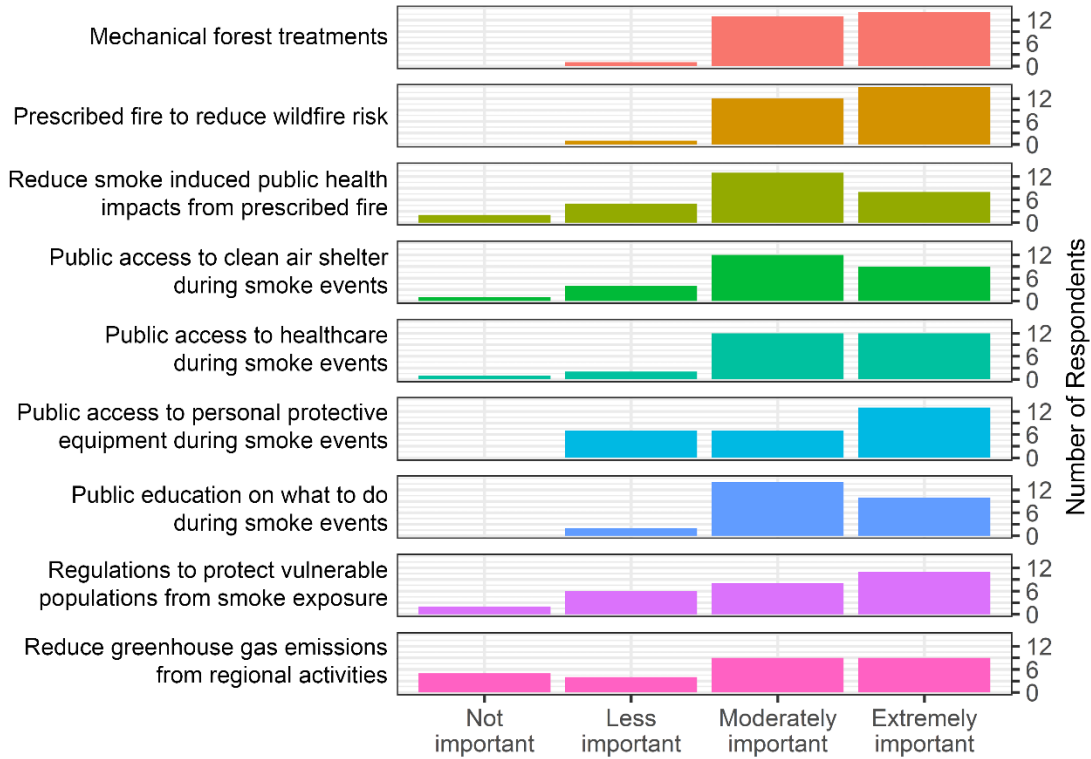

Northern California Survey Results:

Northern Sacramento Valley Coalition

Stakeholder Input on Priority Areas of Investment

Importance of investments for healthy and resilient forests

Importance of investments for **healthy and resilient shrublands**

Importance of investments for **carbon storage**

Importance of investments for **air quality**

Importance of investments for **water security**