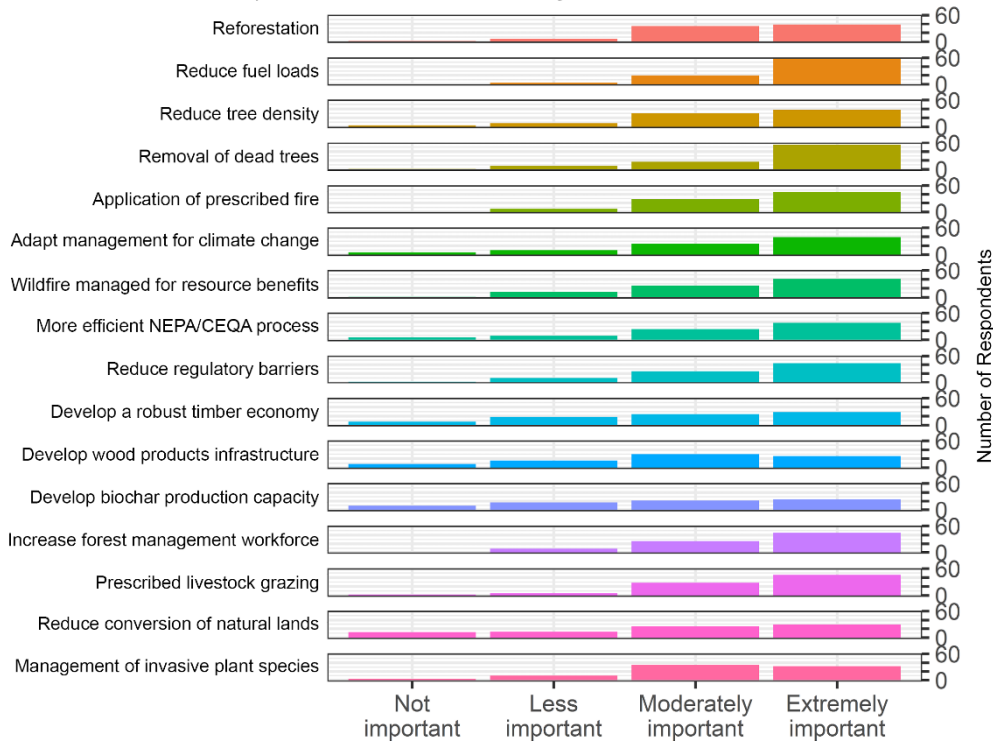

Northern California Survey Results:

Northern Sacramento Valley Coalition

Stakeholder Input on Priority Areas of Investment

Importance of investments for healthy and resilient forests

Importance of investments for **healthy and resilient shrublands**

Importance of investments for **carbon storage**

Importance of investments for **air quality**

Importance of investments for **water security**